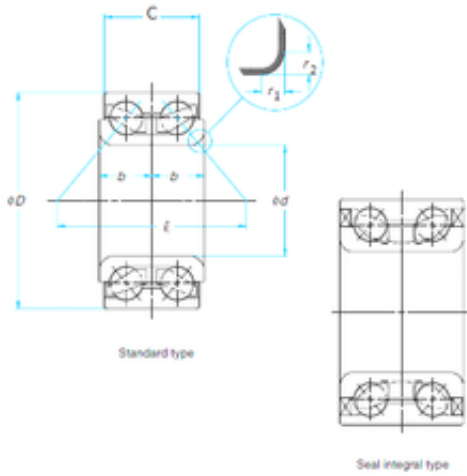

## Wheel Bearing Timken 510010

Bearing No. 510010

Size	42x80x45 mm
Bore Diameter	42 mm
Outer Diameter	80 mm
Width	45 mm
d	42 mm
D	80 mm
B	45 mm

510010 Bearing 2D drawings and 3D CAD models