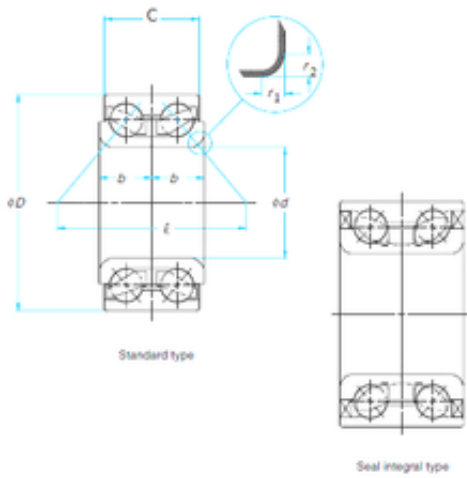

Timken Wheel Bearing 510073

Bearing No. 510073

Size	48x86x42 mm
Bore Diameter	48 mm
Outer Diameter	86 mm
Width	42 mm
d	48 mm
D	86 mm
B	42 mm
C	40 mm
Weight	0,92 Kg

510073 Bearing 2D drawings and 3D CAD models